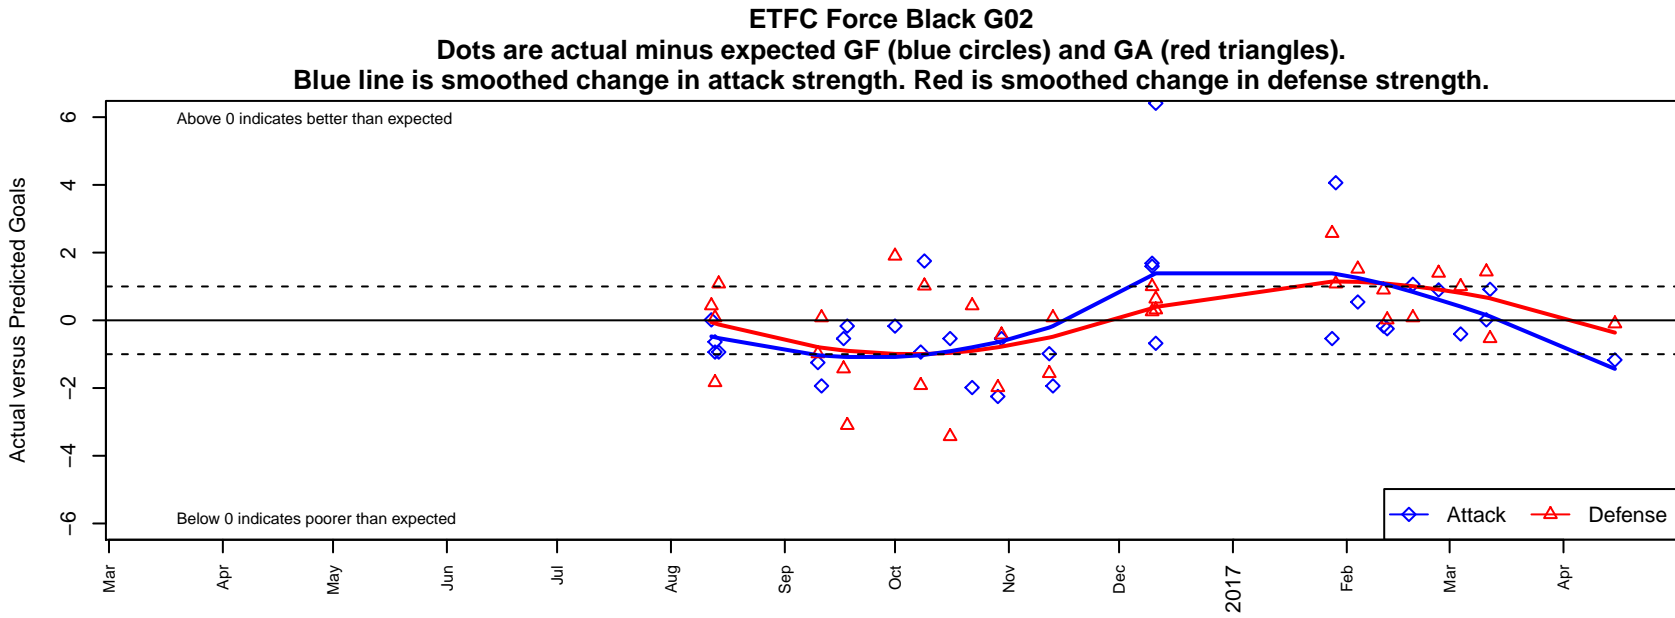

**attack and defense variance (black dot)
relative to other teams
and top 10 in region**

**attack and defense rating
relative to others at age
and all opponents in last 13 months**

ETFC Force Black G02

Eugene Timbers FC
Eugene, OR
G02 total strength=1550
attack=14.89 defense=12.13
fall league = PTT G02 Premier
spr league = Win OYS G02 Premier

alt names used:
EUGENE TIMBERS FC ETFC 02 G FORCE BI
ETFC 02G Force Black
ETFC FORCE BLACK (OR)
ETFC 02G Force Black
ETFC 02G Force Black

Venues played:
2016 Bend Premier Cup Christine Sinclair (Gol
2016 PTT G02 Premier
2016 Timbers Winter Showcase 2002 Showcas
2016 Win OYS G02 Premier
2016 OYS State Cup G02