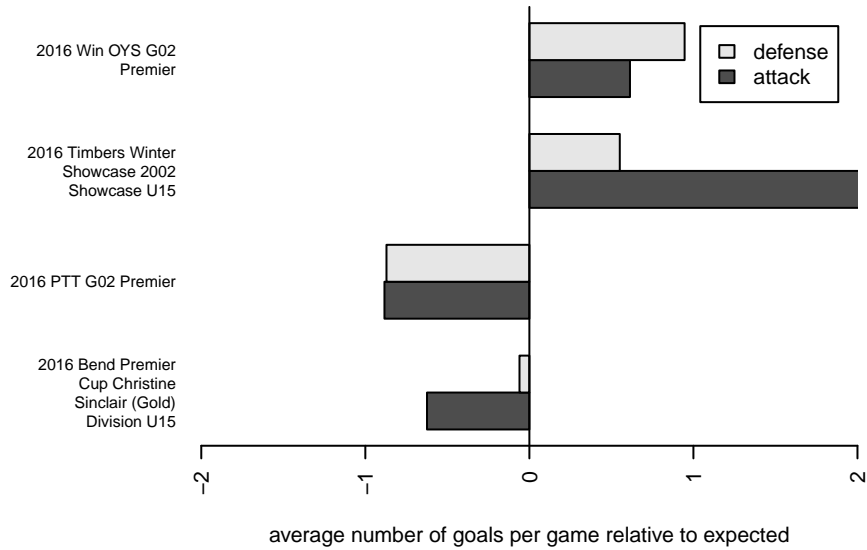

Performance relative to 13 month average